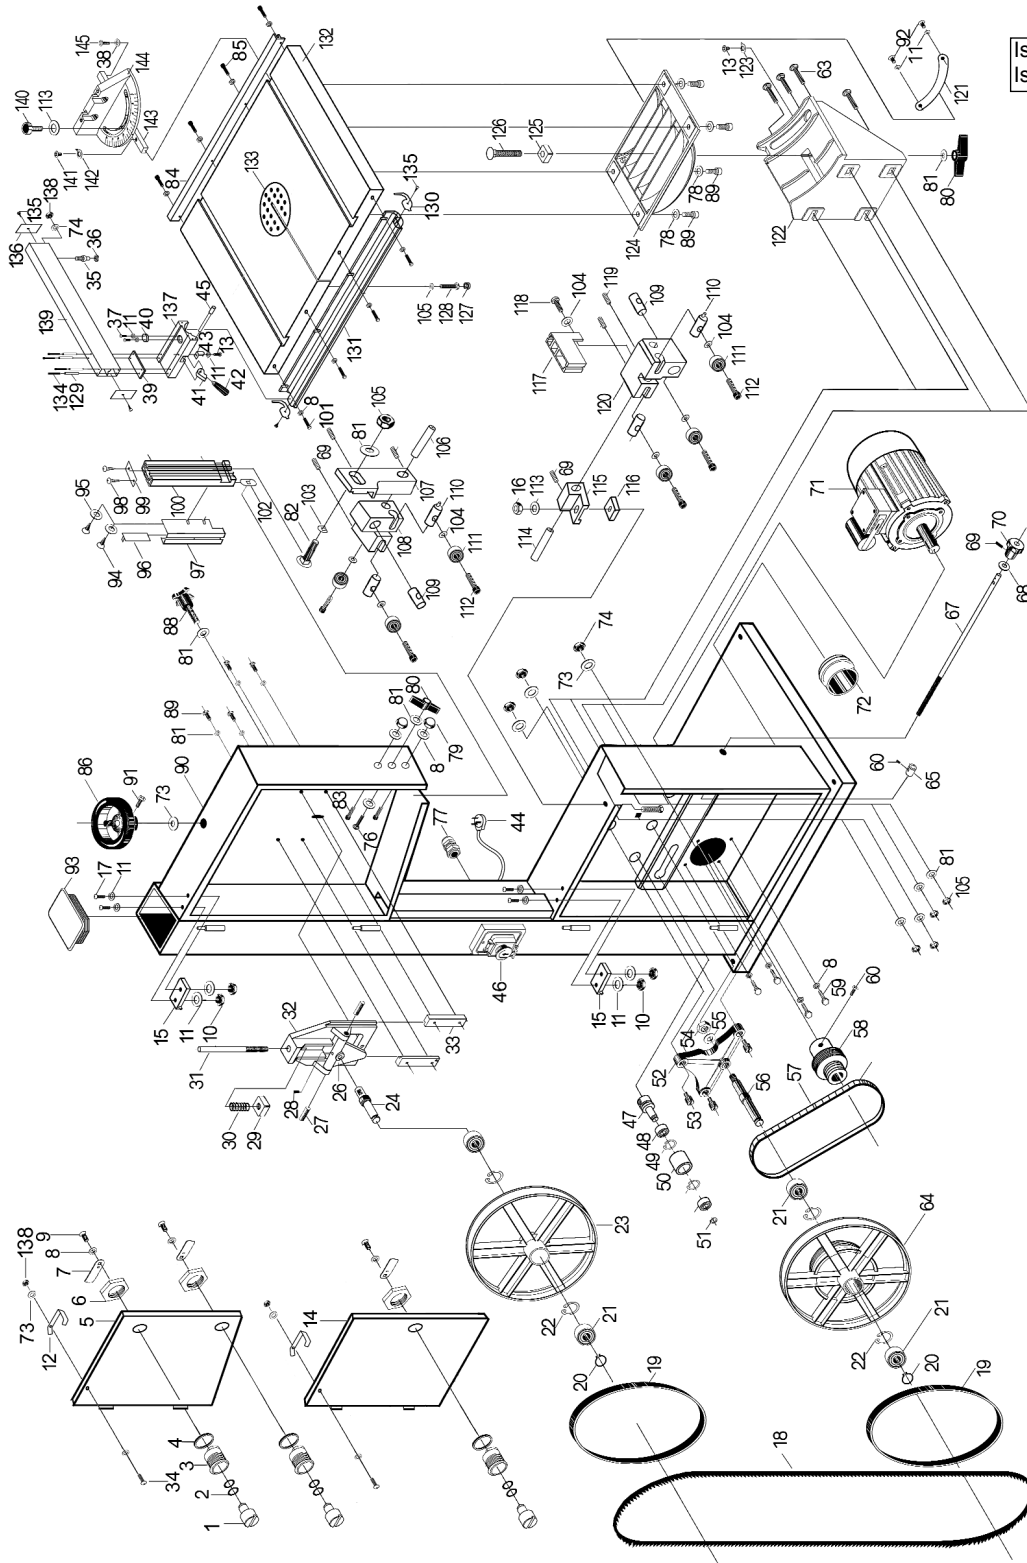

SEALEY

Quality MACHINERY

PARTS DIAGRAM FOR:
PROFESSIONAL BANDSAWS 305 & 335mm
Model Nos: **SM1305 & SM1306**

Issue No: 1
Issue Date: 230506

NOTE: It is our policy to continually improve products and as such we reserve the right to alter data, specifications and component parts without prior notice.
IMPORTANT: No liability is accepted for incorrect use of this equipment.
WARRANTY: Guarantee is 12 months from purchase date, proof of which will be required for any claim.
INFORMATION: For a copy of our latest catalogue and promotions call us on 01284 757525 and leave your full name and address, including postcode.