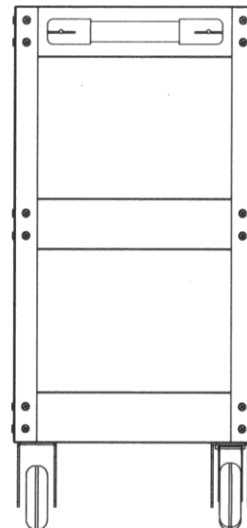

PARTS FOR :
WORKSHOP TROLLEY 3-LEVEL
HEAVY-DUTY – HI-VIS
MODELS: CX110HV

ISSUE NO : 1
ISSUE DATE : 16/03/2017

ITEM	PART NO	DESCRIPTION
1	CX110HV.01	HEAVY-DUTY 'PU' CASTOR 4" (WITH BRAKE)
2	CX110HV.02	HEAVY-DUTY 'PU' CASTOR 4"
3	CX110HV.03	SHELF (785x405x80mm)
4	CX110HV.04	UPRIGHT
5	CX110HV.05	SIDE HANDLE
--	CX110HV.FK	FIXING KIT (SCREWS/NUTS/WASHERS)