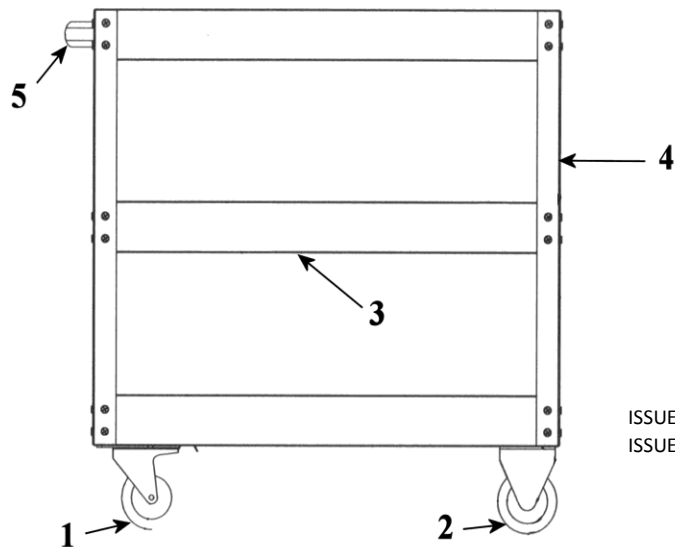

PARTS FOR :
WORKSHOP TROLLEY 3-LEVEL
HEAVY-DUTY – HI-VIS
MODELS: CX110HV

ISSUE NO : 1
ISSUE DATE : 16/03/2017

ITEM	PART NO	DESCRIPTION
1	CX110HV.01	HEAVY-DUTY 'PU' CASTOR 4" (WITH BRAKE)
2	CX110HV.02	HEAVY-DUTY 'PU' CASTOR 4"
3	CX110HV.03	SHELF (785x405x80mm)
4	CX110HV.04	UPRIGHT
5	CX110HV.05	SIDE HANDLE
--	CX110HV.FK	FIXING KIT (SCREWS/NUTS/WASHERS)